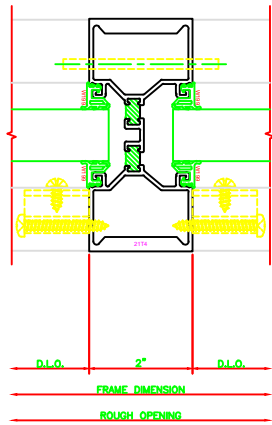

401 I.G. JAMB
 SERIES 400X - 2" X 4 1/2"
 SHEARBLOCK

603 I.G. VERTICAL
 SERIES 403X - 2" X 4 1/2"
 SHEARBLOCK

604 I.G. H.D. VERTICAL
 SERIES 403X - 2" X 4 1/2"
 SHEARBLOCK

605 I.G. EXPANSION VERTICAL
 SERIES 400X - 2" X 4 1/2"
 SHEARBLOCK

102 I.G. HEAD
 SERIES 403X - 2" X 4 1/2"
 SHEARBLOCK

502 I.G. HORIZONTAL
 SERIES 403X - 2" X 4 1/2"
 SHEARBLOCK

202 I.G. SILL
 SERIES 403X - 2" X 4 1/2"
 SHEARBLOCK