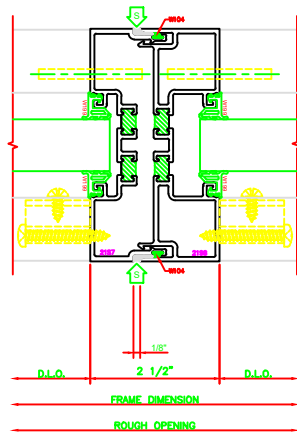

401 I.G. JAMB
 SERIES 400X - 2" X 4 1/2"
 SHEARBLOCK

603 I.G. VERTICAL
 SERIES 403X - 2" X 4 1/2"
 SHEARBLOCK

604 I.G. H.D. VERTICAL
 SERIES 403X - 2" X 4 1/2"
 SHEARBLOCK

605 I.G. EXPANSION VERTICAL
 SERIES 400X - 2" X 4 1/2"
 SHEARBLOCK

102 I.G. HEAD
 SERIES 403X - 2" X 4 1/2"
 SHEARBLOCK

502 I.G. HORIZONTAL
 SERIES 403X - 2" X 4 1/2"
 SHEARBLOCK

202 I.G. SILL
 SERIES 403X - 2" X 4 1/2"
 SHEARBLOCK