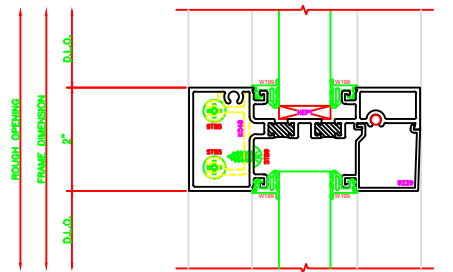

401 I.G. JAMB
 SERIES 400X - 2" X 4 1/2"
 SHEARBLOCK

603 I.G. VERTICAL
 SERIES 403X - 2" X 4 1/2"
 SHEARBLOCK

604 I.G. H.D. VERTICAL
 SERIES 403X - 2" X 4 1/2"
 SHEARBLOCK

605 I.G. EXPANSION VERTICAL
 SERIES 400X - 2" X 4 1/2"
 SHEARBLOCK

102 I.G. HEAD
 SERIES 403X - 2" X 4 1/2"
 SHEARBLOCK

502 I.G. HORIZONTAL
 SERIES 403X - 2" X 4 1/2"
 SHEARBLOCK

202 I.G. SILL
 SERIES 403X - 2" X 4 1/2"
 SHEARBLOCK