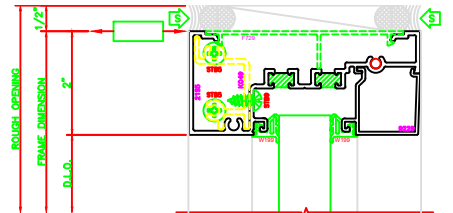

401 I.G. JAMB
 SERIES 400X - 2" X 4 1/2"
 SHEARBLOCK

603 I.G. VERTICAL
 SERIES 403X - 2" X 4 1/2"
 SHEARBLOCK

604 I.G. H.D. VERTICAL
 SERIES 403X - 2" X 4 1/2"
 SHEARBLOCK

605 I.G. EXPANSION VERTICAL
 SERIES 400X - 2" X 4 1/2"
 SHEARBLOCK

102 I.G. HEAD
 SERIES 403X - 2" X 4 1/2"
 SHEARBLOCK

502 I.G. HORIZONTAL
 SERIES 403X - 2" X 4 1/2"
 SHEARBLOCK

202 I.G. SILL
 SERIES 403X - 2" X 4 1/2"
 SHEARBLOCK