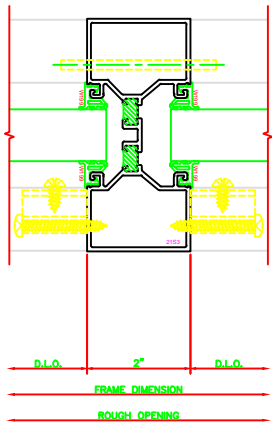

401 I.G. JAMB
 SERIES 400X - 2" X 4 1/2"
 SHEARBLOCK

603 I.G. VERTICAL
 SERIES 403X - 2" X 4 1/2"
 SHEARBLOCK

604 I.G. H.D. VERTICAL
 SERIES 403X - 2" X 4 1/2"
 SHEARBLOCK

605 I.G. EXPANSION VERTICAL
 SERIES 400X - 2" X 4 1/2"
 SHEARBLOCK

102 I.G. HEAD
 SERIES 403X - 2" X 4 1/2"
 SHEARBLOCK

502 I.G. HORIZONTAL
 SERIES 403X - 2" X 4 1/2"
 SHEARBLOCK

202 I.G. SILL
 SERIES 403X - 2" X 4 1/2"
 SHEARBLOCK